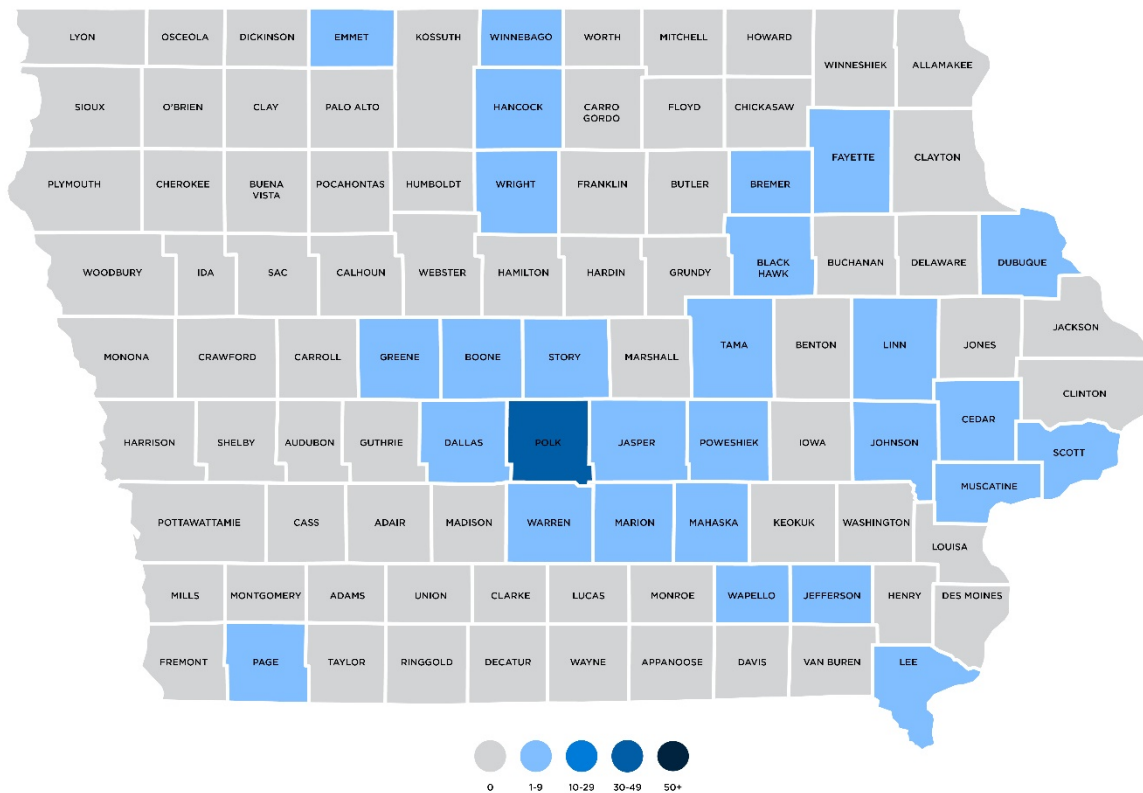

ABI FOUNDATION | 2020-21 YEAR

99 COUNTIES & LEADERS IN EACH ONE!

MAKE A DIFFERENCE IN THE LIVES OF IOWANS WITH US! Thank you to the 93 leaders in 28 cities and 41 counties who have nominated Iowans for our programs or donated to the ABI Foundation! We're well on our way to connecting with leaders in all 99 of Iowa's counties.

TAKE ACTION TO REPRESENT YOUR COMMUNITY!

- Nominate [high school students](#) for our future ready program, Business Horizons!
- Nominate [college students](#) for our internship capstone program, Leadership Iowa University!
- Nominate [community leaders](#) for our issues awareness program, Leadership Iowa!
- [Donate](#) to the ABI Foundation's statewide leadership programs!

OF LEADERS INVOLVED: 93 | # OF CITIES: 41 | # OF COUNTIES: 28

TOP CITIES: DES MOINES, WEST DES MOINES, ANKENY, CEDAR RAPIDS, IOWA CITY, FAIRFIELD, WAVERLY

TOP COUNTIES: POLK, LINN, DALLAS, BREMER, JEFFERSON, JOHNSON, STORY